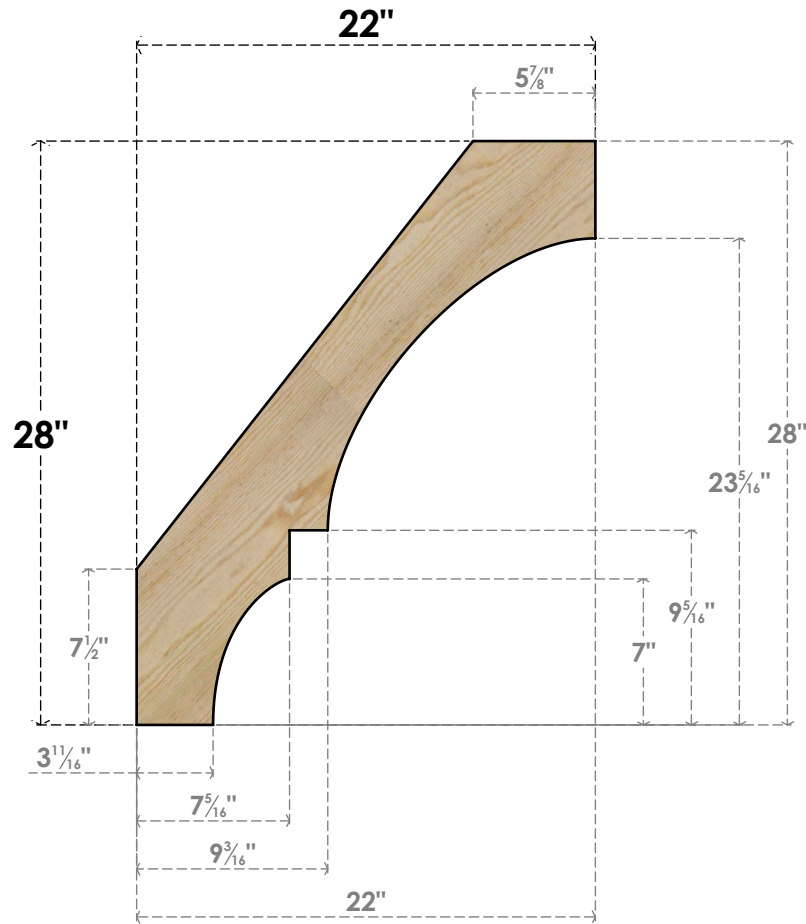

BRC04X22X28BOA00RDF

4"W X 22"D X 28"H BALBOA ROUGH SAWN BRACE, DOUGLAS FIR

SIDE

FRONT

EKENA MILLWORK
 2300 WEST MAIN ST.
 CLARKSVILLE, TX 75426
 TOLL FREE: 866-607-0453
 WWW.EKENAMILLWORK.COM

NOTES

1. INSTALLATION TO BE COMPLETED IN ACCORDANCE WITH MANUFACTURER'S SPECIFICATIONS.
2. DRAWING MAY NOT BE TO SCALE
3. THIS DRAWING IS INTENDED FOR DESIGN AND PLANNING PURPOSES ONLY.
4. ALL INFORMATION CONTAINED HEREIN WAS CURRENT AT THE TIME OF DEVELOPMENT BUT MUST BE REVIEWED AND APPROVED BY THE PRODUCT MANUFACTURER TO BE CONSIDERED ACCURATE.
5. PRODUCTS ARE NOT KILN DRIED. THIS ITEM IS UNIQUE AND WILL CONTAIN THE NATURAL VARIATIONS THAT THE WOOD SPECIES OFFERS. THIS MAY RESULT IN VARIATIONS UP TO 1/4"