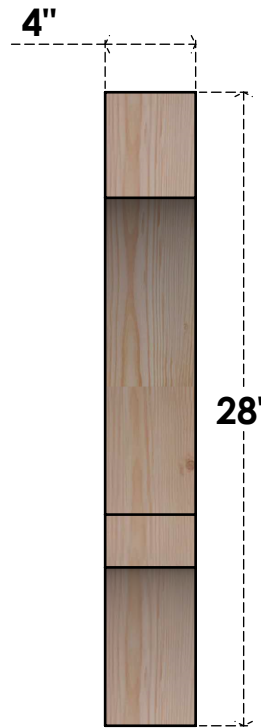

BRC04X22X28BOA00RDF

4"W X 22"D X 28"H BALBOA ROUGH SAWN BRACE, DOUGLAS FIR

SIDE

FRONT

EKENA MILLWORK
 2300 WEST MAIN ST.
 CLARKSVILLE, TX 75426
 TOLL FREE: 866-607-0453
 WWW.EKENAMILLWORK.COM

NOTES

1. INSTALLATION TO BE COMPLETED IN ACCORDANCE WITH MANUFACTURER'S SPECIFICATIONS.
2. DRAWING MAY NOT BE TO SCALE
3. THIS DRAWING IS INTENDED FOR DESIGN AND PLANNING PURPOSES ONLY.
4. ALL INFORMATION CONTAINED HEREIN WAS CURRENT AT THE TIME OF DEVELOPMENT BUT MUST BE REVIEWED AND APPROVED BY THE PRODUCT MANUFACTURER TO BE CONSIDERED ACCURATE.
5. PRODUCTS ARE NOT KILN DRIED. THIS ITEM IS UNIQUE AND WILL CONTAIN THE NATURAL VARIATIONS THAT THE WOOD SPECIES OFFERS. THIS MAY RESULT IN VARIATIONS UP TO 1/4"